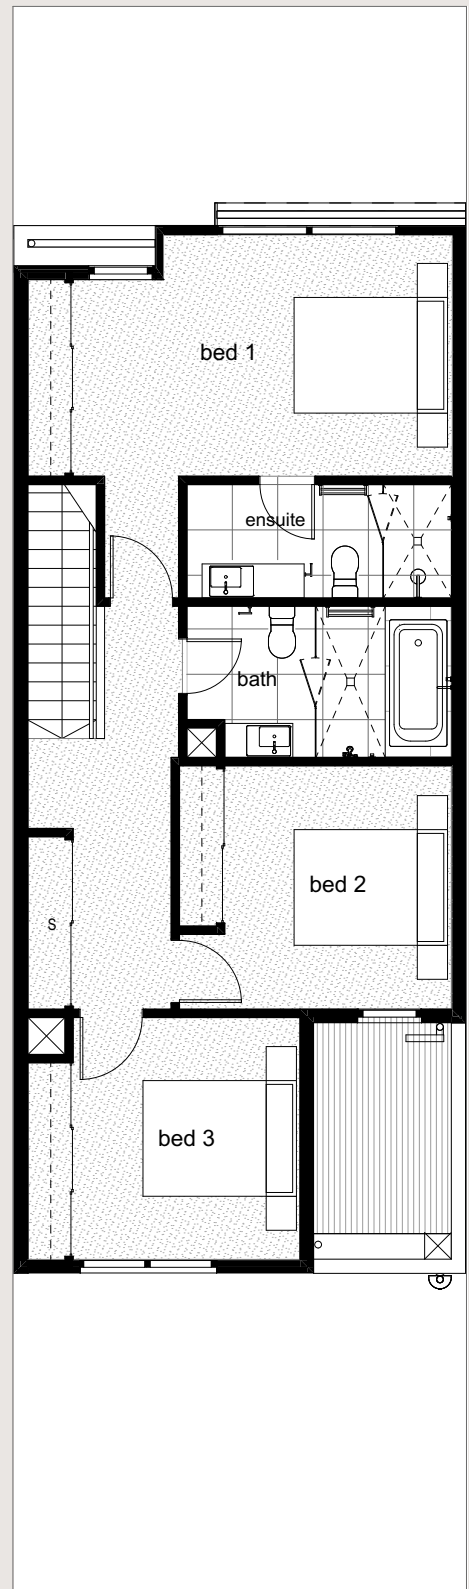

LOT 645

Laura 6AM

LOT Area	126 m²
Bedrooms	3
Bathrooms	2.5
Carparks	1

HOME DIMENSIONS

Ground Floor Living	51.43 m ²
First Floor Living	75.15 m ²
Garage	23.27 m ²
Total Internal	149.85 m ²
Porch	1.44 m ²
Total Gross	151.29 m ²
Backyard	24.80 m ²

GROUND FLOOR DIMENSIONS

Entry	2.0 x 1.0
Hall	0.9 x 6.7 m
Powder Room	0.9 x 1.6 m
Laundry	0.9 x 1.3 m
Garage	3.5 x 6.0 m
Kitchen	3.6 x 2.5 m
Living	3.0 x 4.7 m
Dining	2.6 x 2.9 m

FIRST FLOOR DIMENSIONS

Bed 1	5.0 x 3.2 m
Bed 2	3.0 x 3.2 m
Bed 3	3.0 x 3.2 m
Ensuite	3.5 x 1.5 m
Bath	3.5 x 2.0 m

GROUND FLOOR

FIRST FLOOR