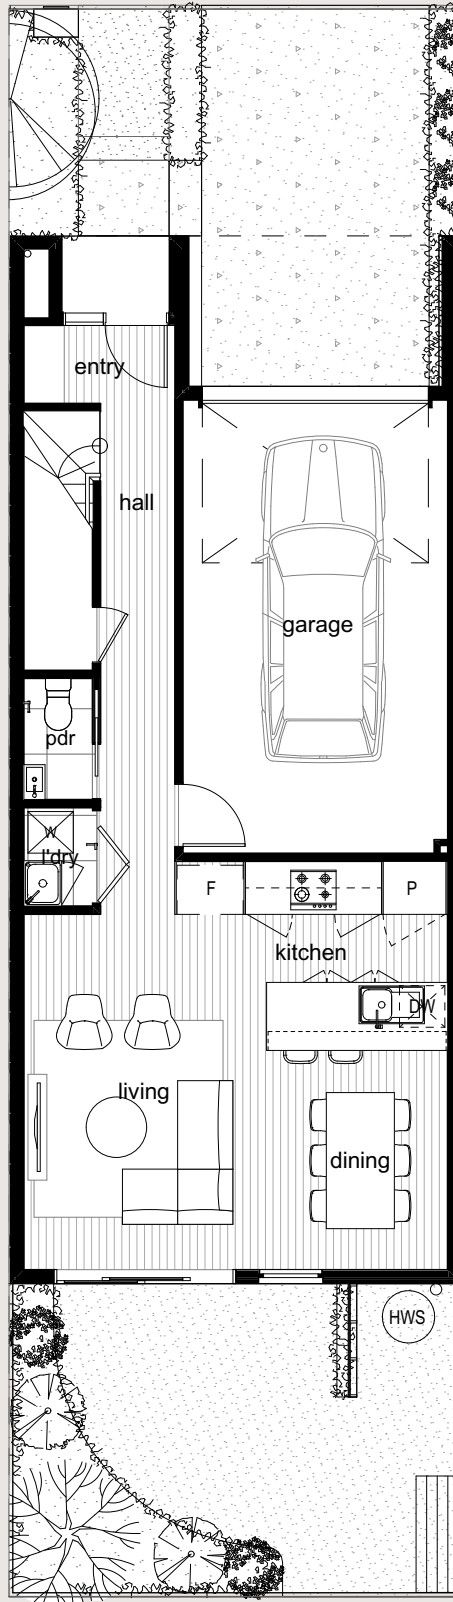

LOT 645

Laura 6AM

LOT Area	126 m²
Bedrooms	3
Bathrooms	2.5
Carparks	1

HOME DIMENSIONS

Ground Floor Living	51.43 m ²
First Floor Living	75.15 m ²
Garage	23.27 m ²
Total Internal	149.85 m ²
Porch	1.44 m ²
Total Gross	151.29 m ²
Backyard	24.80 m ²

GROUND FLOOR DIMENSIONS

Entry	2.0 x 1.0
Hall	0.9 x 6.7 m
Powder Room	0.9 x 1.6 m
Laundry	0.9 x 1.3 m
Garage	3.5 x 6.0 m
Kitchen	3.6 x 2.5 m
Living	3.0 x 4.7 m
Dining	2.6 x 2.9 m

FIRST FLOOR DIMENSIONS

Bed 1	5.0 x 3.2 m
Bed 2	3.0 x 3.2 m
Bed 3	3.0 x 3.2 m
Ensuite	3.5 x 1.5 m
Bath	3.5 x 2.0 m

GROUND FLOOR

FIRST FLOOR